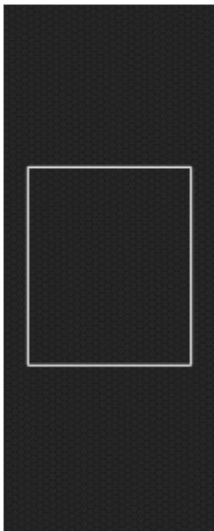

 **Print position**

1. FRONT TEXTURED E
2. BOTTLE PAD
3. TOWEL FRONT TEXTURED
4. TOWEL BACK SMOOTH

 **Print size**

- 230,0 mm x 280,0 mm
- 15,0 mm x 40,0 mm
- 250,0 mm x 400,0 mm
- 250,0 mm x 400,0 mm

 **Print code (no of colours)**

- E(8)
- DL(8),P5(1)
- S2(4),T1(8),TD1(8),TR(1)
- T1(8),TD1(8),TR(1)

1

2

3

4