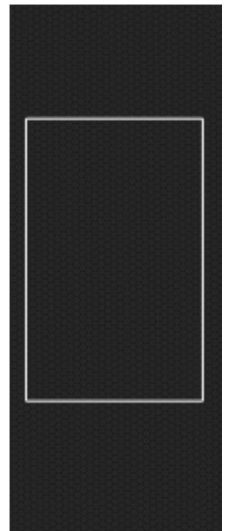

 **Print position**

1. FRONT TEXTURED E
2. BOTTLE PAD
3. TOWEL FRONT TEXTURED
4. TOWEL BACK SMOOTH

 **Print size**

- 230,0 mm x 280,0 mm
- 15,0 mm x 40,0 mm
- 250,0 mm x 400,0 mm
- 250,0 mm x 400,0 mm

 **Print code (no of colours)**

- E(8)
- DL(8),P5(1)
- S2(4),T1(8),TD1(8),TR(1)
- T1(8),TD1(8),TR(1)

1

2

3

4